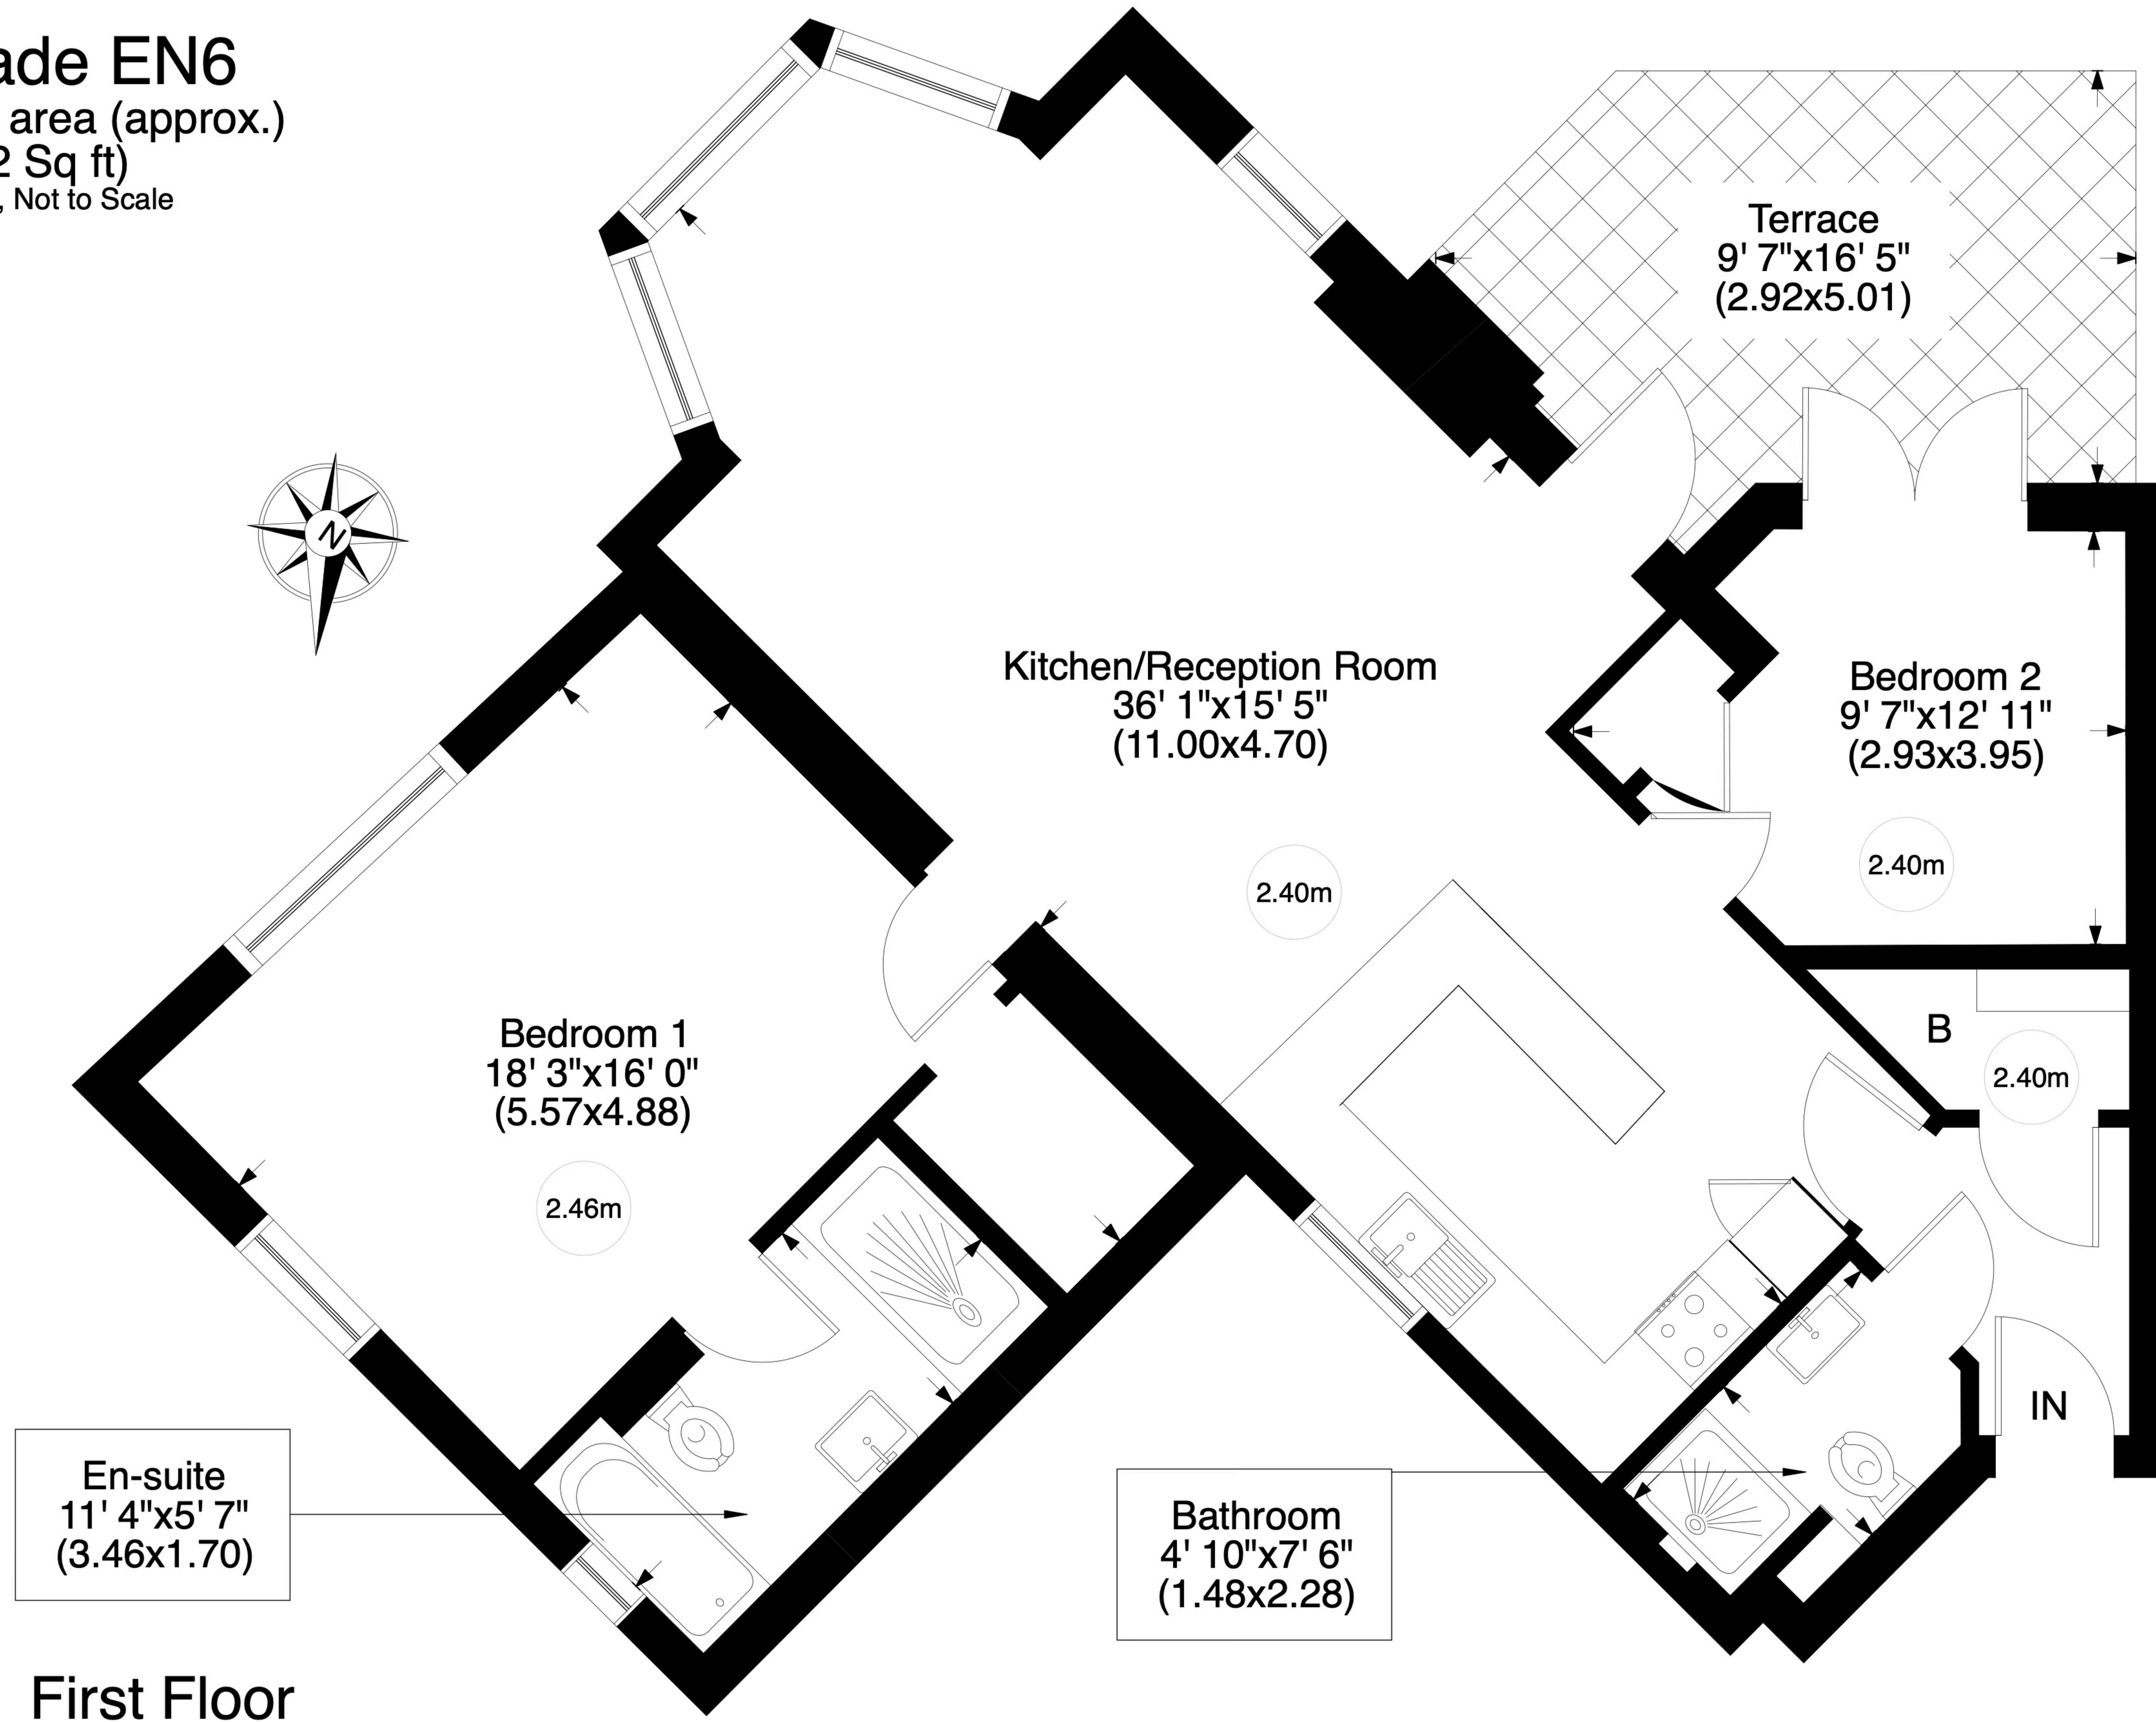

# Fenny Slade EN6

Gross internal area (approx.)

93 Sq m (1002 Sq ft)

For identification only, Not to Scale

[www.WilliamSalisbury.Photography](http://www.WilliamSalisbury.Photography)

Not to Scale, for guidance only and must not be relied upon as a statement to fact. All measurements areas are approximate only (and have been prepared in accordance with the current edition of the RICS Code of Measuring Practice).