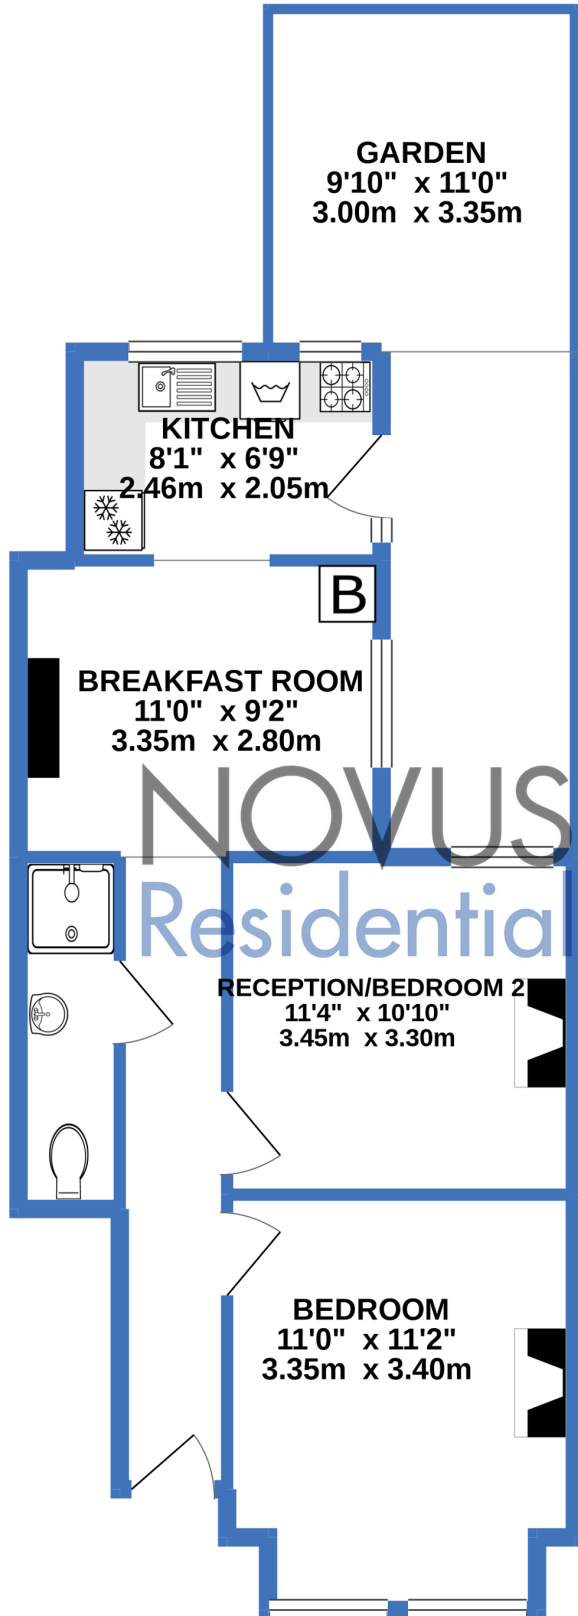

GROUND FLOOR
531 sq.ft. (49.4 sq.m.) approx.

TOTAL FLOOR AREA : 531 sq.ft. (49.4 sq.m.) approx.

Whilst every attempt has been made to ensure the accuracy of the floorplan contained here, measurements of doors, windows, rooms and any other items are approximate and no responsibility is taken for any error, omission or mis-statement. This plan is for illustrative purposes only and should be used as such by any prospective purchaser. The services, systems and appliances shown have not been tested and no guarantee as to their operability or efficiency can be given.

Made with Metropix ©2021