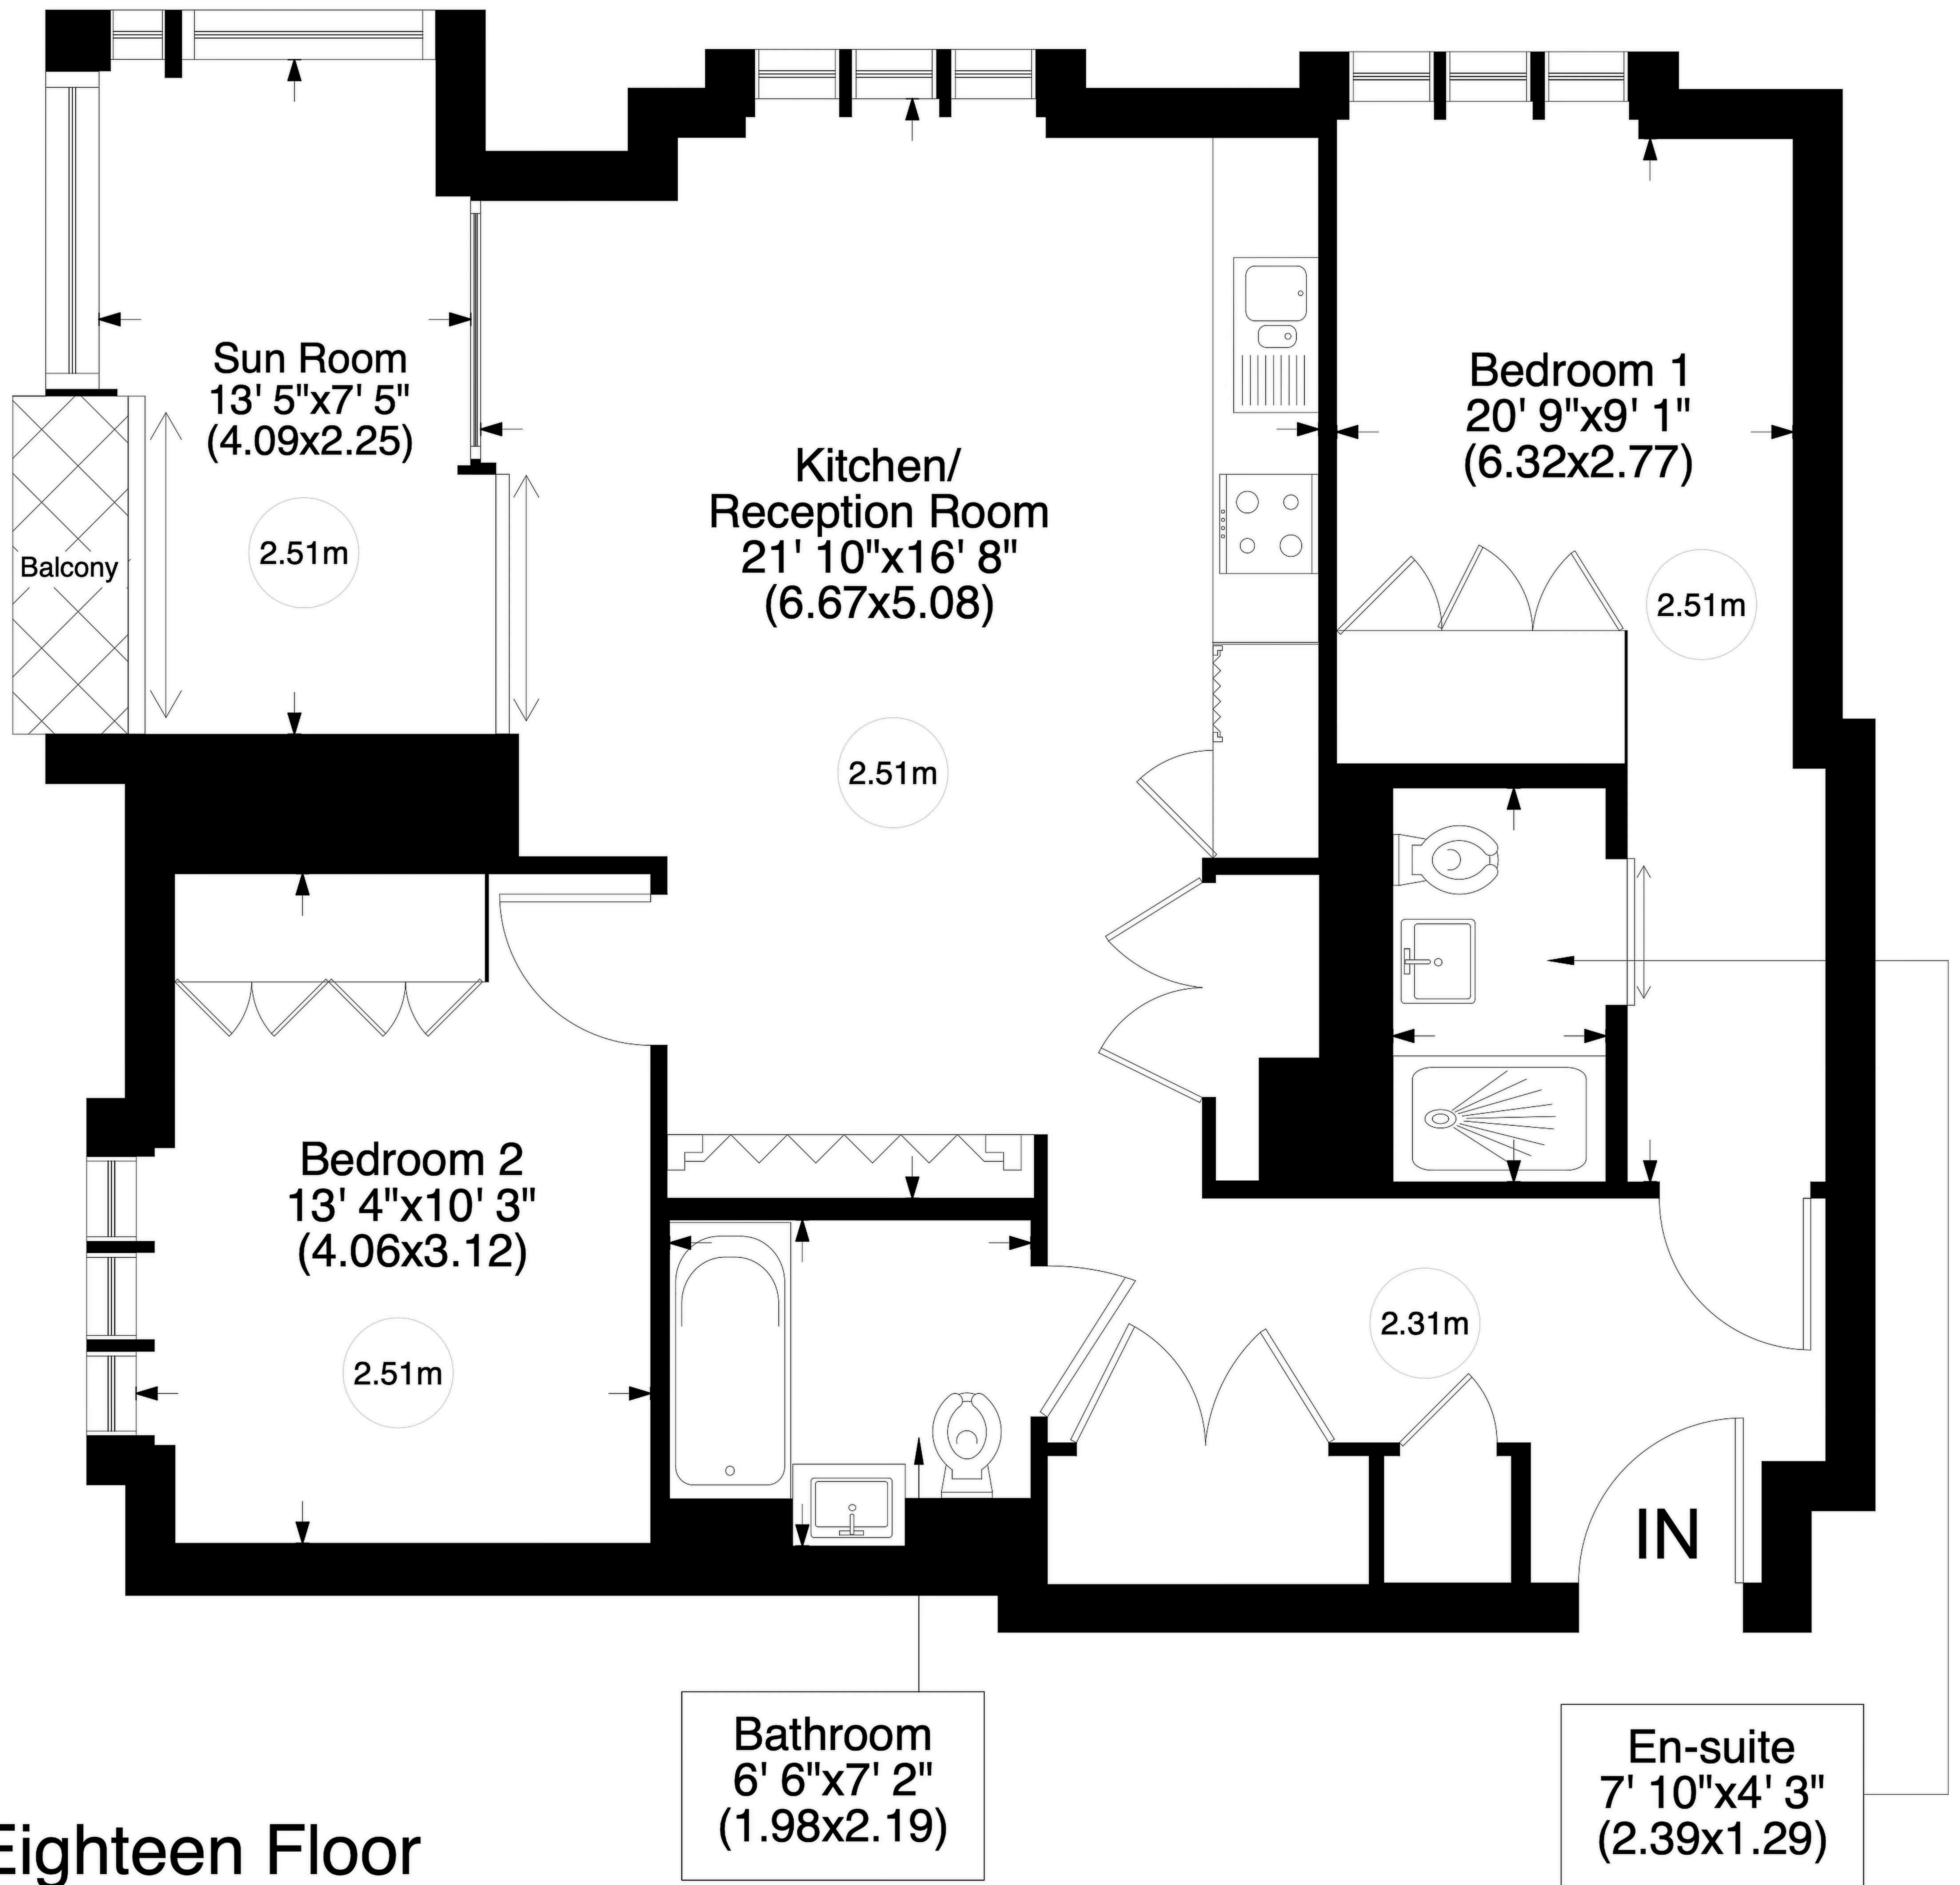

The Makers 1 Jasper Walk N1

Gross internal area (approx.)

88 Sq m (952 Sq ft)

For identification only, Not to Scale

Eighteen Floor

www.WilliamSalisbury.Photography

Not to Scale, for guidance only and must not be relied upon as a statement to fact. All measurements areas are approximate only (and have been prepared in accordance with the current edition of the RICS Code of Measuring Practice).