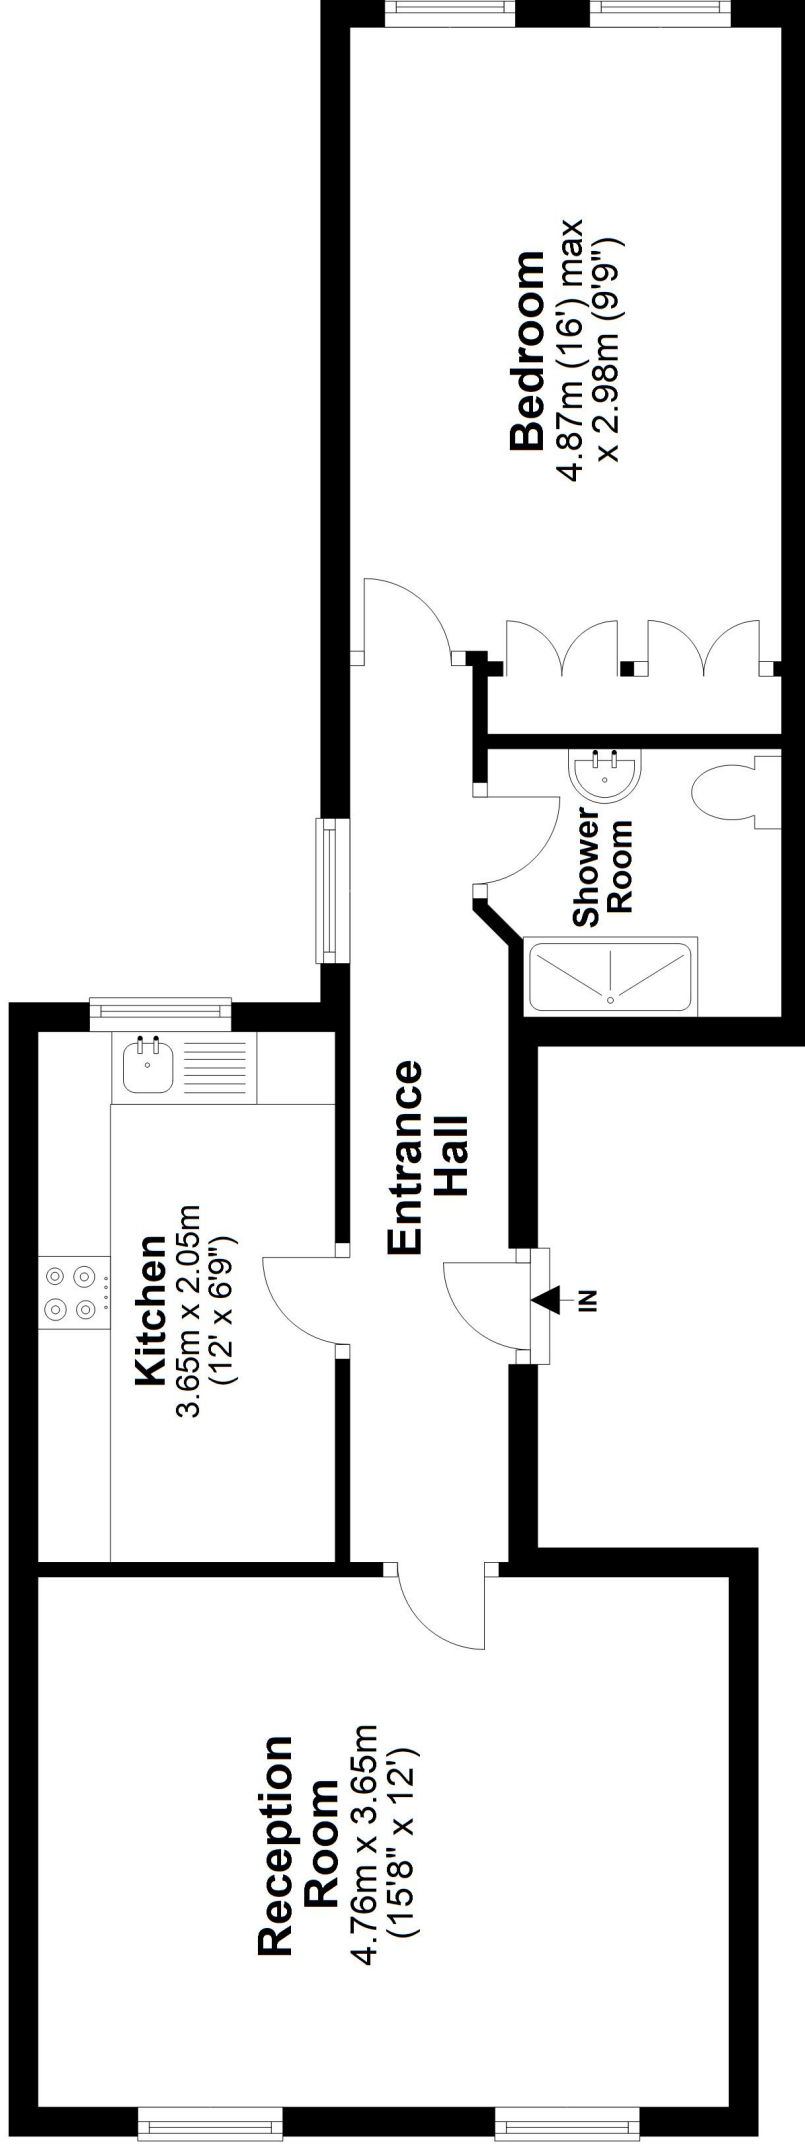

## First Floor

Approx. 50.0 sq. metres (537.8 sq. feet)

**Total area: approx. 50.0 sq. metres (537.8 sq. feet)**

Plan and measurements are for guidance only. Floor plan produced by Propertytics.co.uk.

[www.propertytics.co.uk](http://www.propertytics.co.uk)

Plan produced using PlanUp.