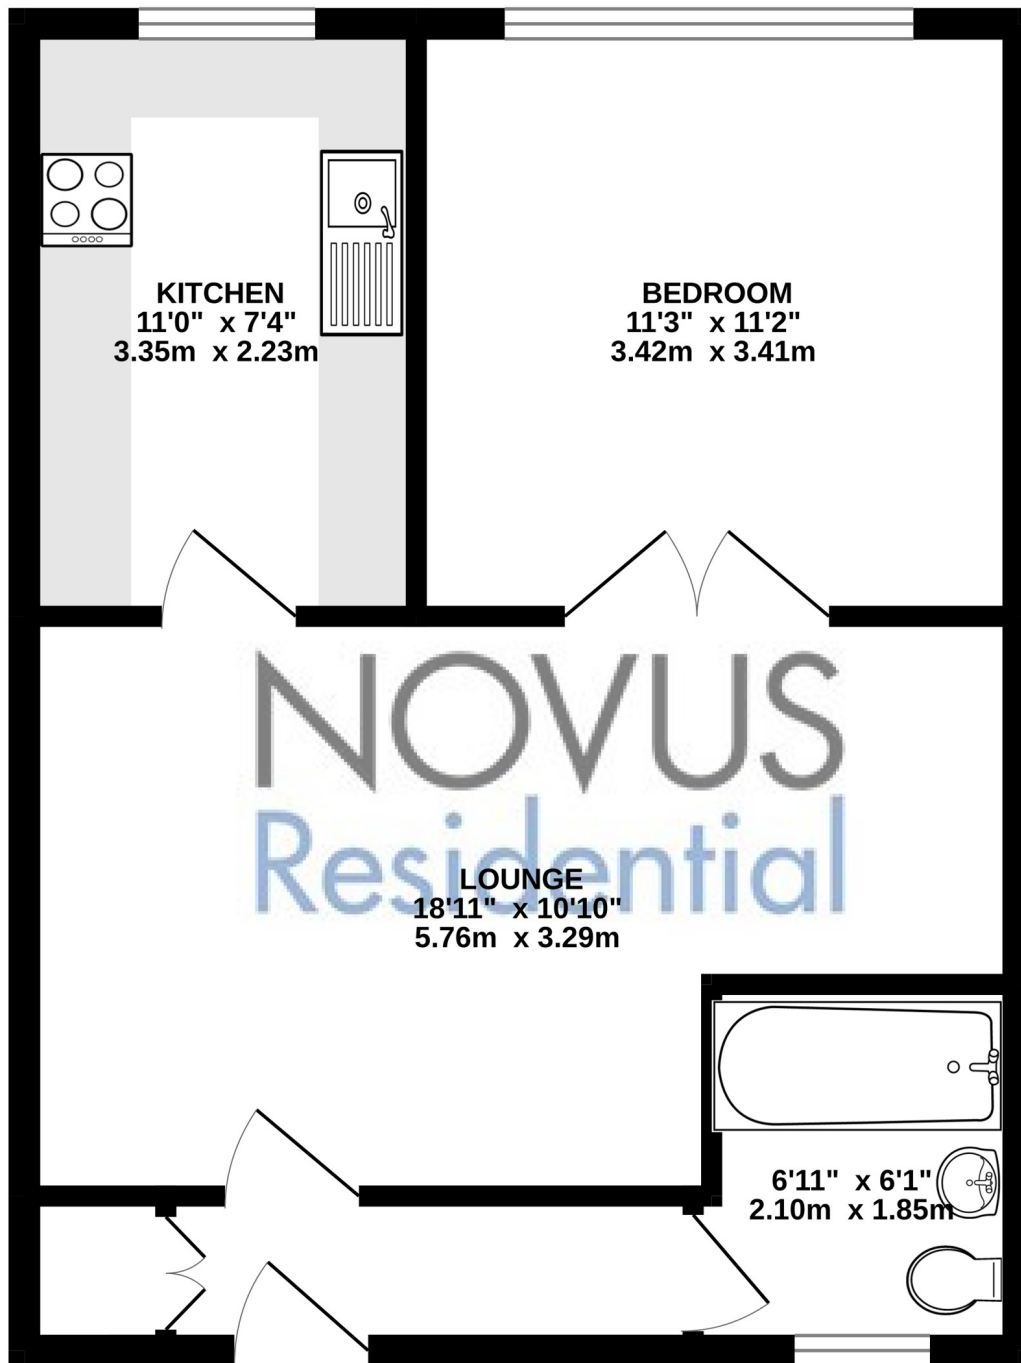

GROUND FLOOR
457 sq.ft. (42.5 sq.m.) approx.

HARRIS CLOSE, EN2

TOTAL FLOOR AREA : 457 sq.ft. (42.5 sq.m.) approx.

Whilst every attempt has been made to ensure the accuracy of the floorplan contained here, measurements of doors, windows, rooms and any other items are approximate and no responsibility is taken for any error, omission or mis-statement. This plan is for illustrative purposes only and should be used as such by any prospective purchaser. The services, systems and appliances shown have not been tested and no guarantee as to their operability or efficiency can be given.
Made with Metropix ©2024