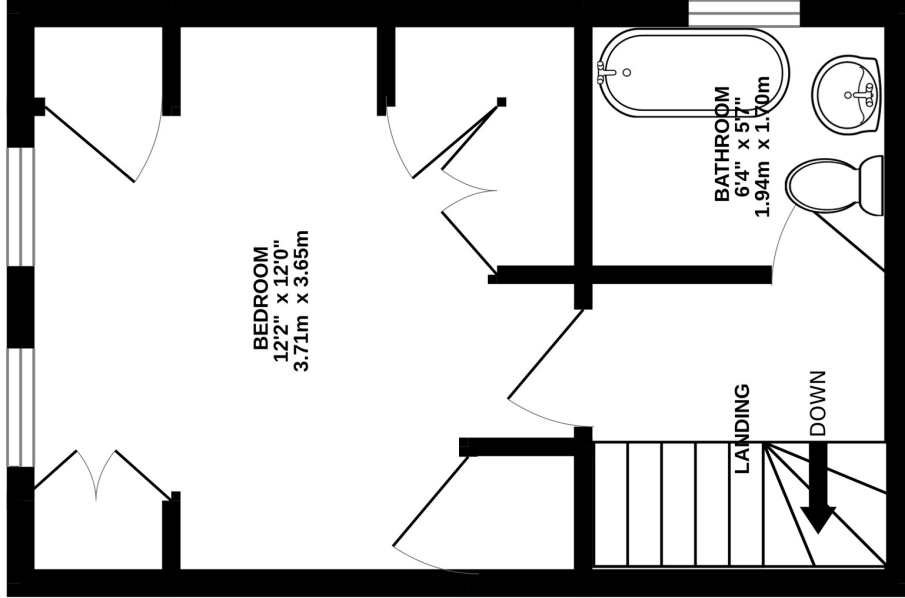

GROUND FLOOR

1ST FLOOR

TOTAL FLOOR AREA : 452sq.ft. (42.0 sq.m.) approx.

Whilst every attempt has been made to ensure the accuracy of the floorplan contained here, measurements of doors, windows, rooms and any other items are approximate and no responsibility is taken for any error, omission or mis-statement. This plan is for illustrative purposes only and should be used as such by any prospective purchaser. The services, systems and appliances shown have not been tested and no guarantee as to their operability or efficiency can be given.