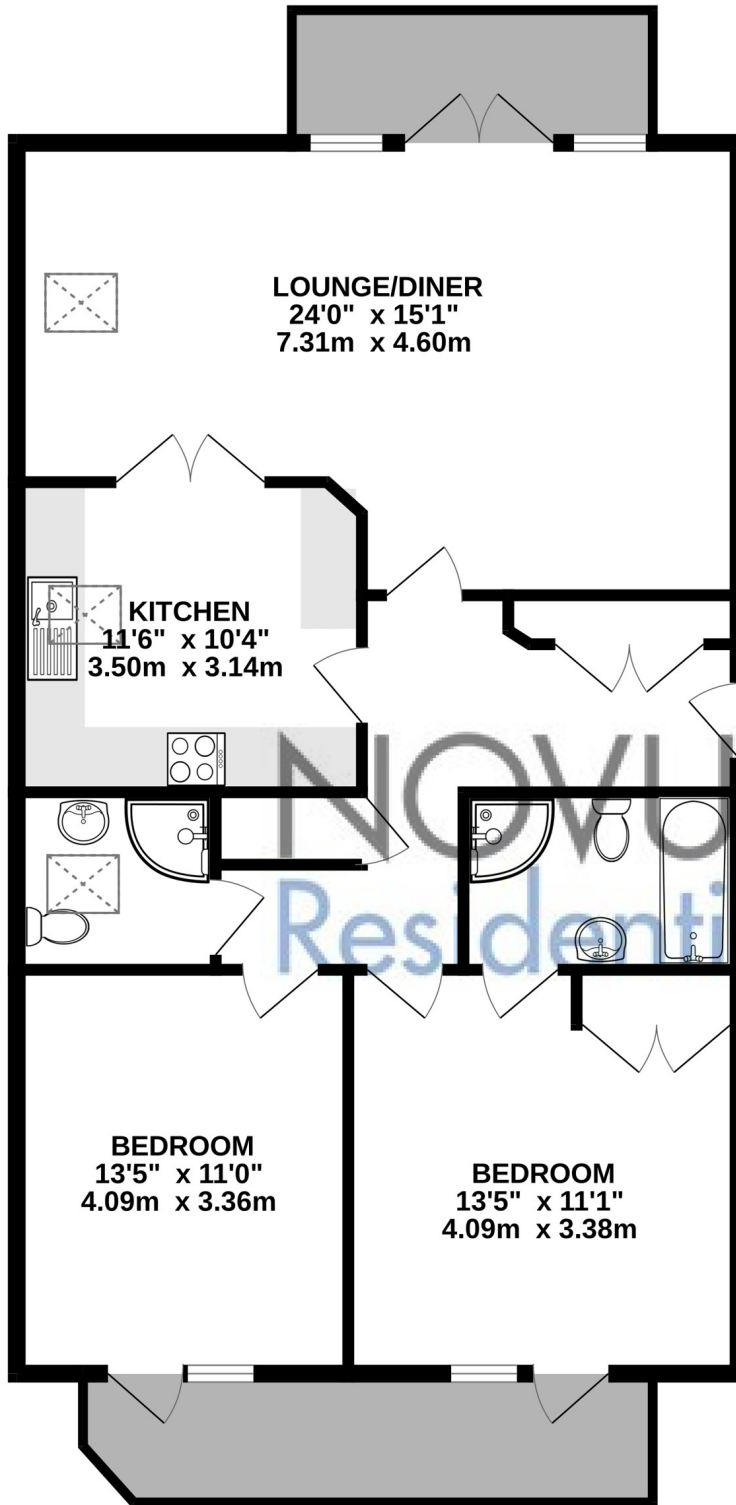

SECOND FLOOR
1005 sq.ft. (93.4 sq.m.) approx.

HOLYWELL LODGE

TOTAL FLOOR AREA : 1005 sq.ft. (93.4 sq.m.) approx.

Whilst every attempt has been made to ensure the accuracy of the floorplan contained here, measurements of doors, windows, rooms and any other items are approximate and no responsibility is taken for any error, omission or mis-statement. This plan is for illustrative purposes only and should be used as such by any prospective purchaser. The services, systems and appliances shown have not been tested and no guarantee as to their operability or efficiency can be given.

Made with Metropix ©2024