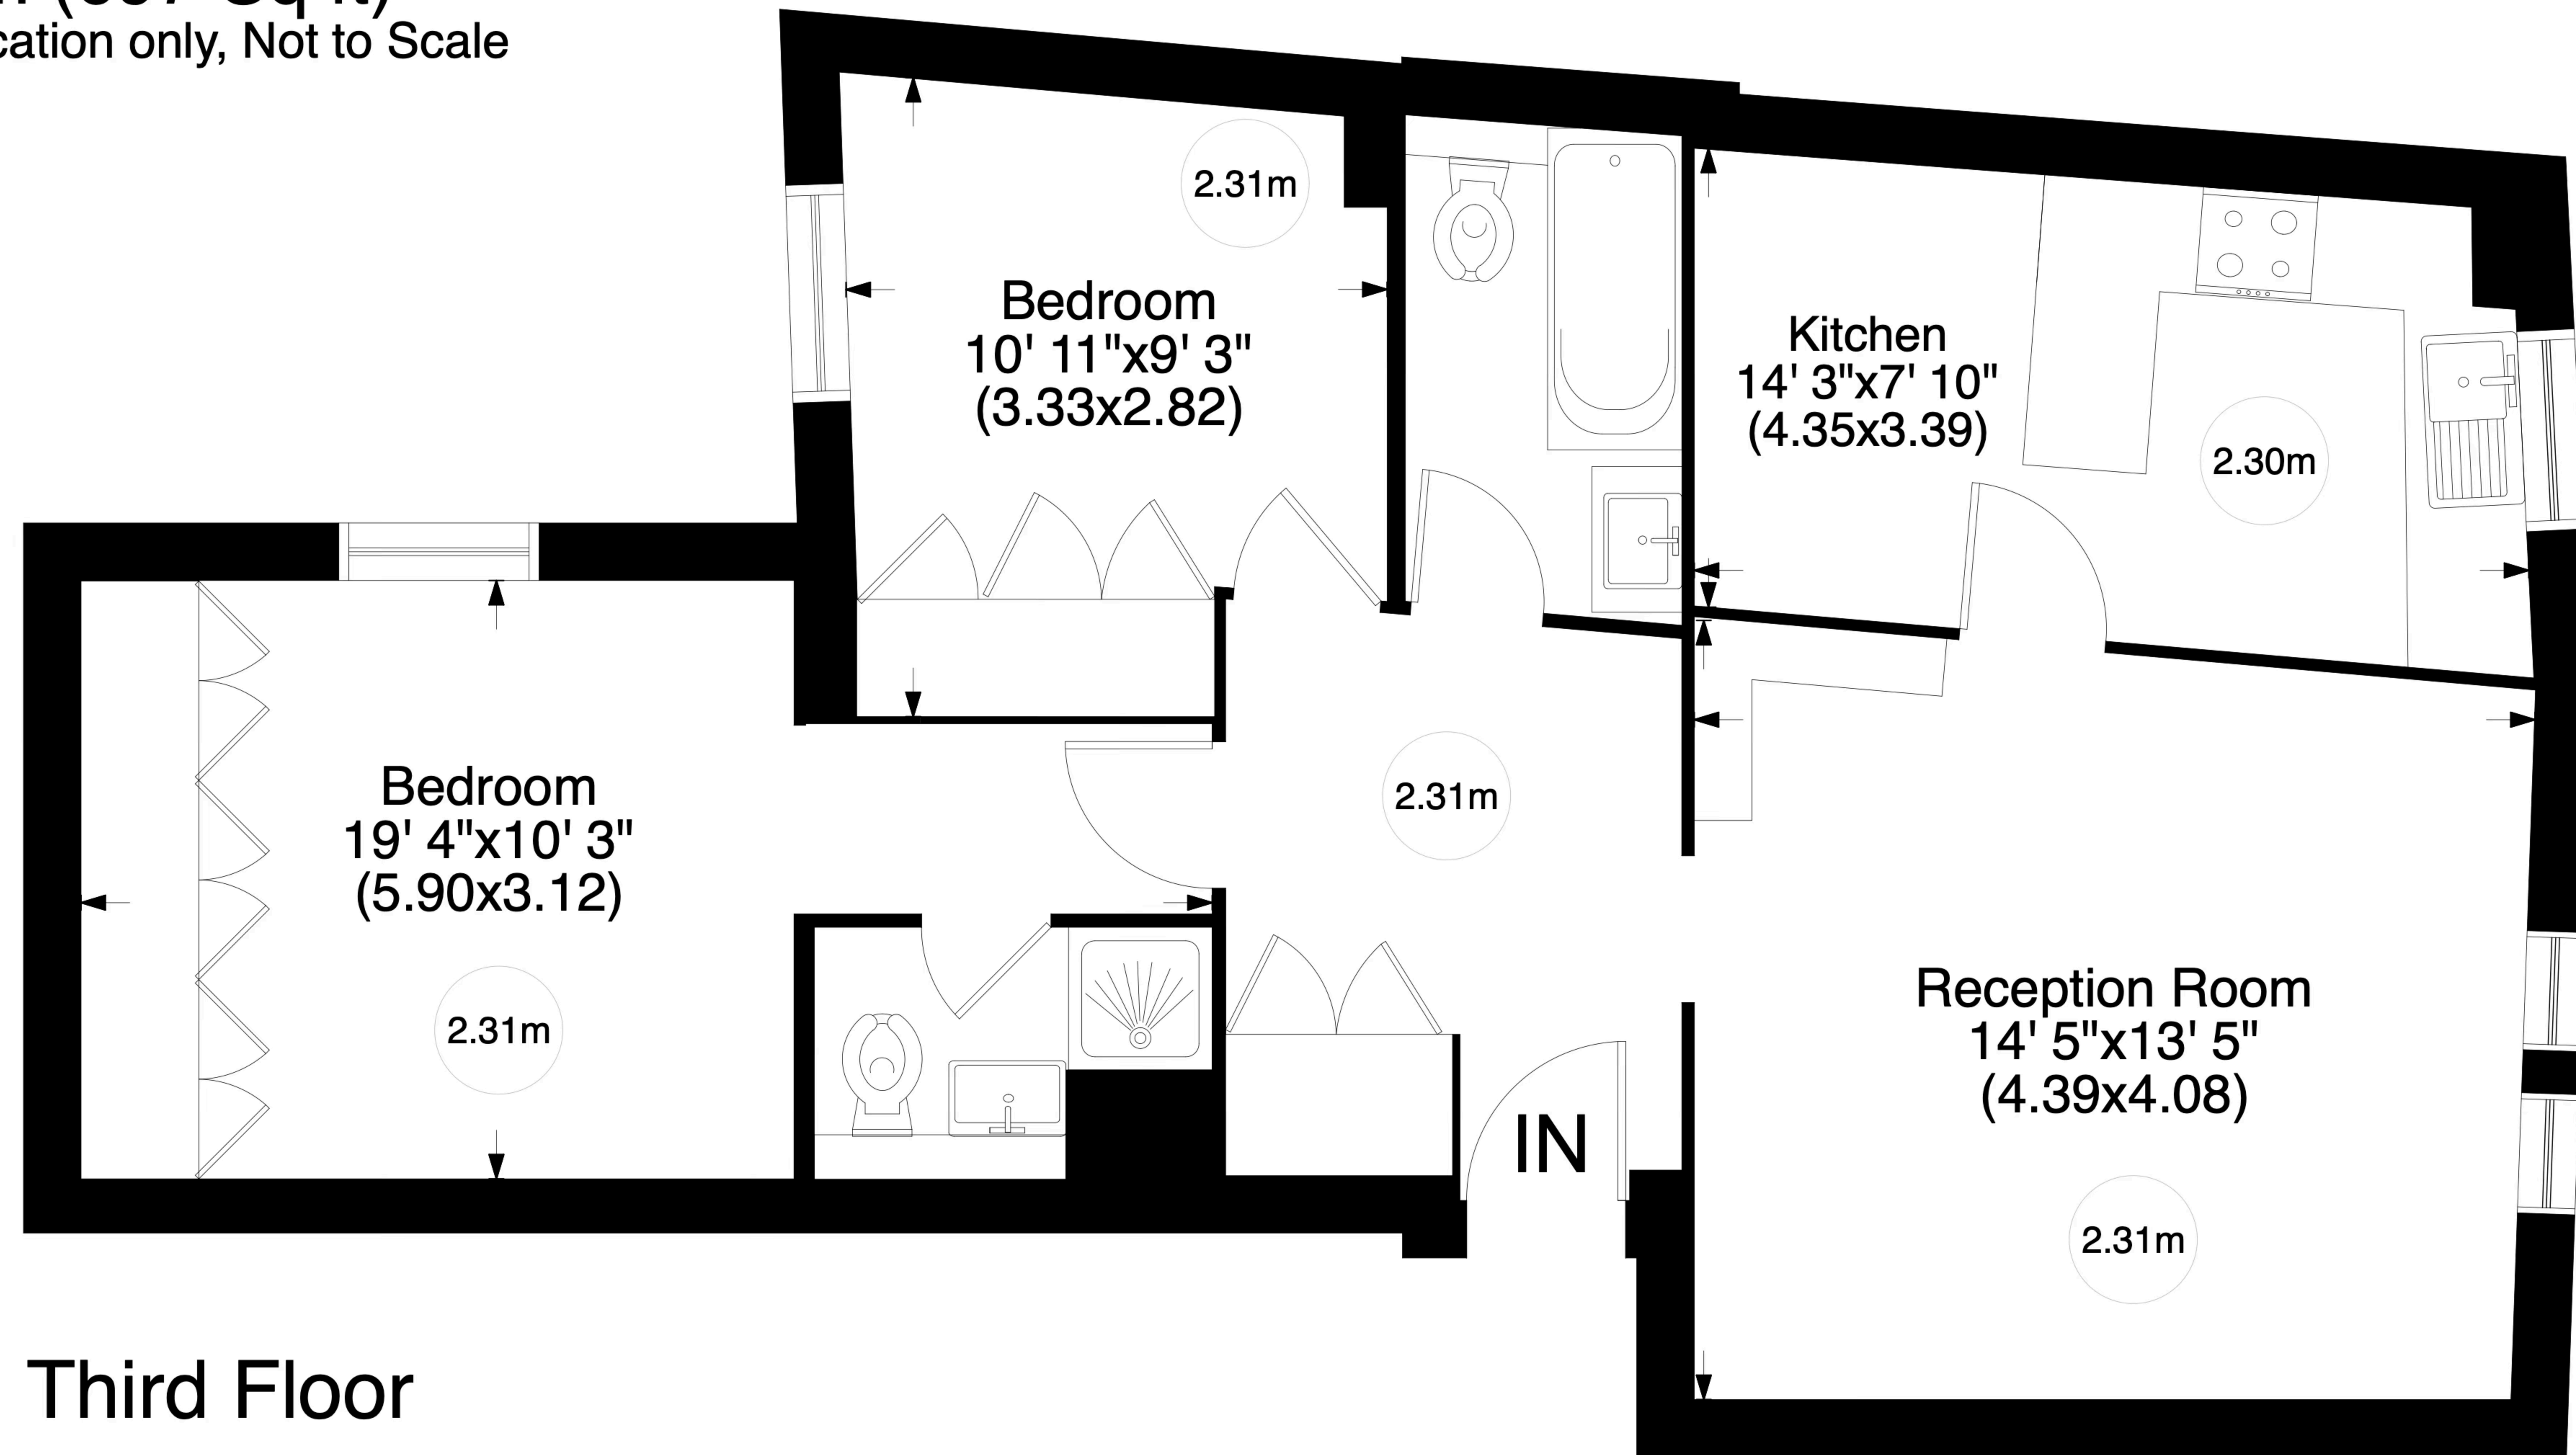

Leigh Hunt Drive N14

Gross internal area (approx.)

65 Sq m (697 Sq ft)

For identification only, Not to Scale

Third Floor

www.WilliamSalisbury.Photography

Not to Scale, for guidance only and must not be relied upon as a statement to fact. All measurements areas are approximate only (and have been prepared in accordance with the current edition of the RICS Code of Measuring Practice).