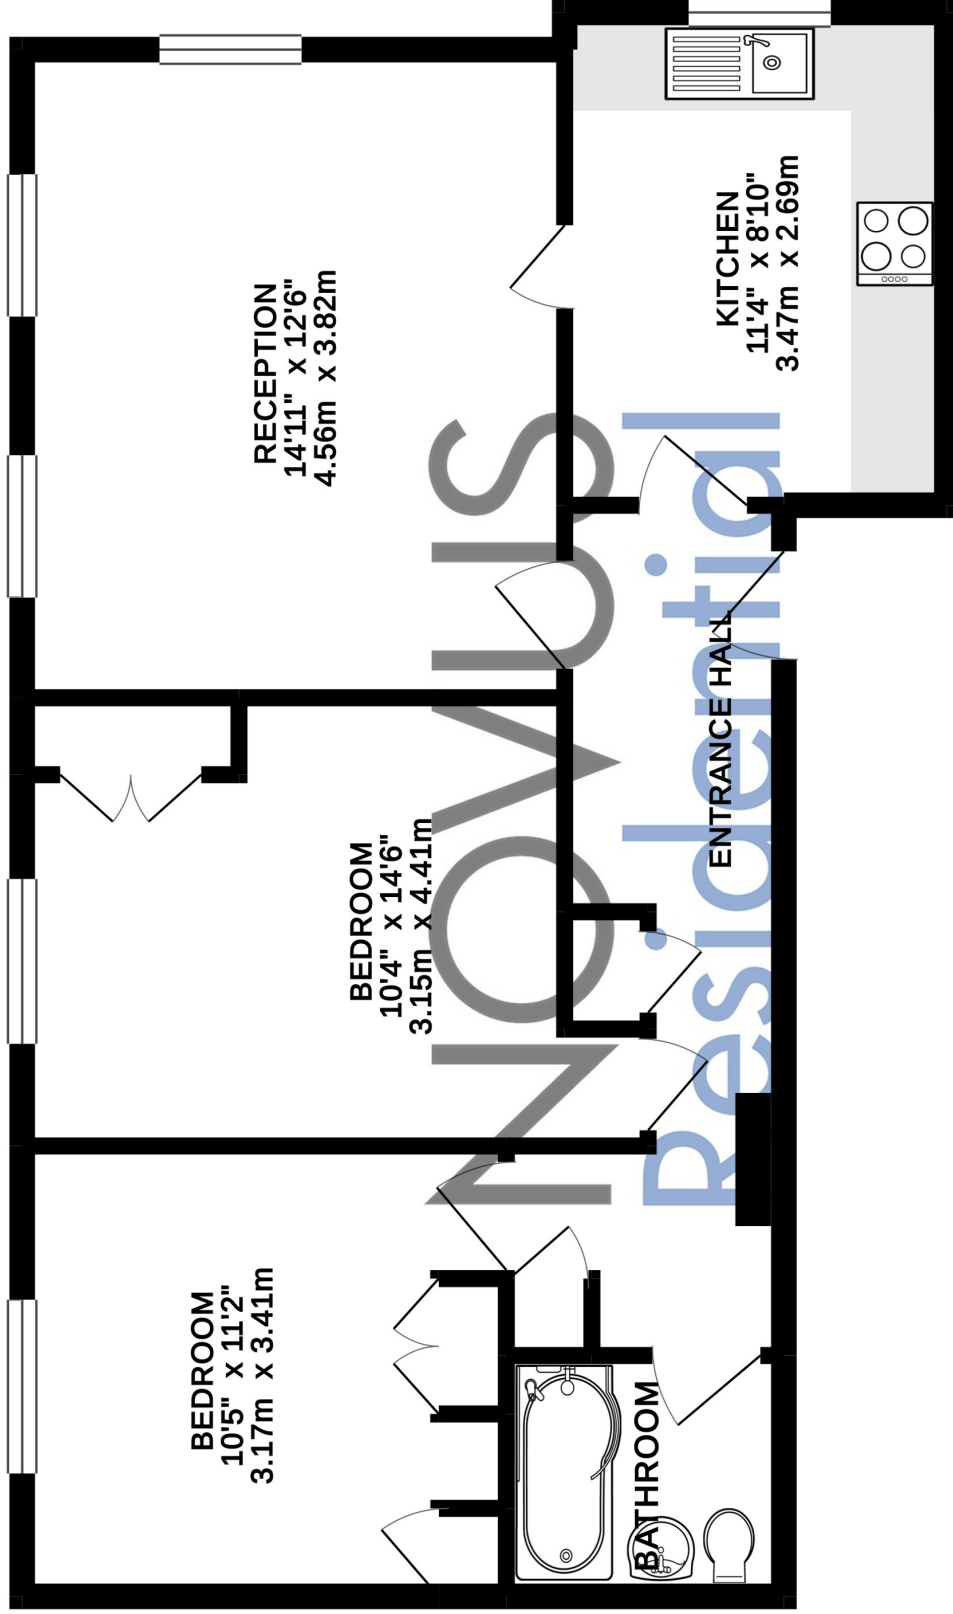

**GROUND FLOOR 675 sq. ft.
(62.7 sq. m.)**

Welham Court, AL9

TOTAL FLOOR AREA : 675 sq. ft. (62.7 sq. m.) approx.

Whilst every attempt has been made to ensure the accuracy of the floorplan contained here, measurements of doors, windows, rooms and any other items are approximate and no responsibility is taken for any error, omission or mis-statement. This plan is for illustrative purposes only and should be used as such by any prospective purchaser. The services, systems and appliances shown have not been tested and no guarantee as to their operability or efficiency can be given.
Made with Metropix ©2019