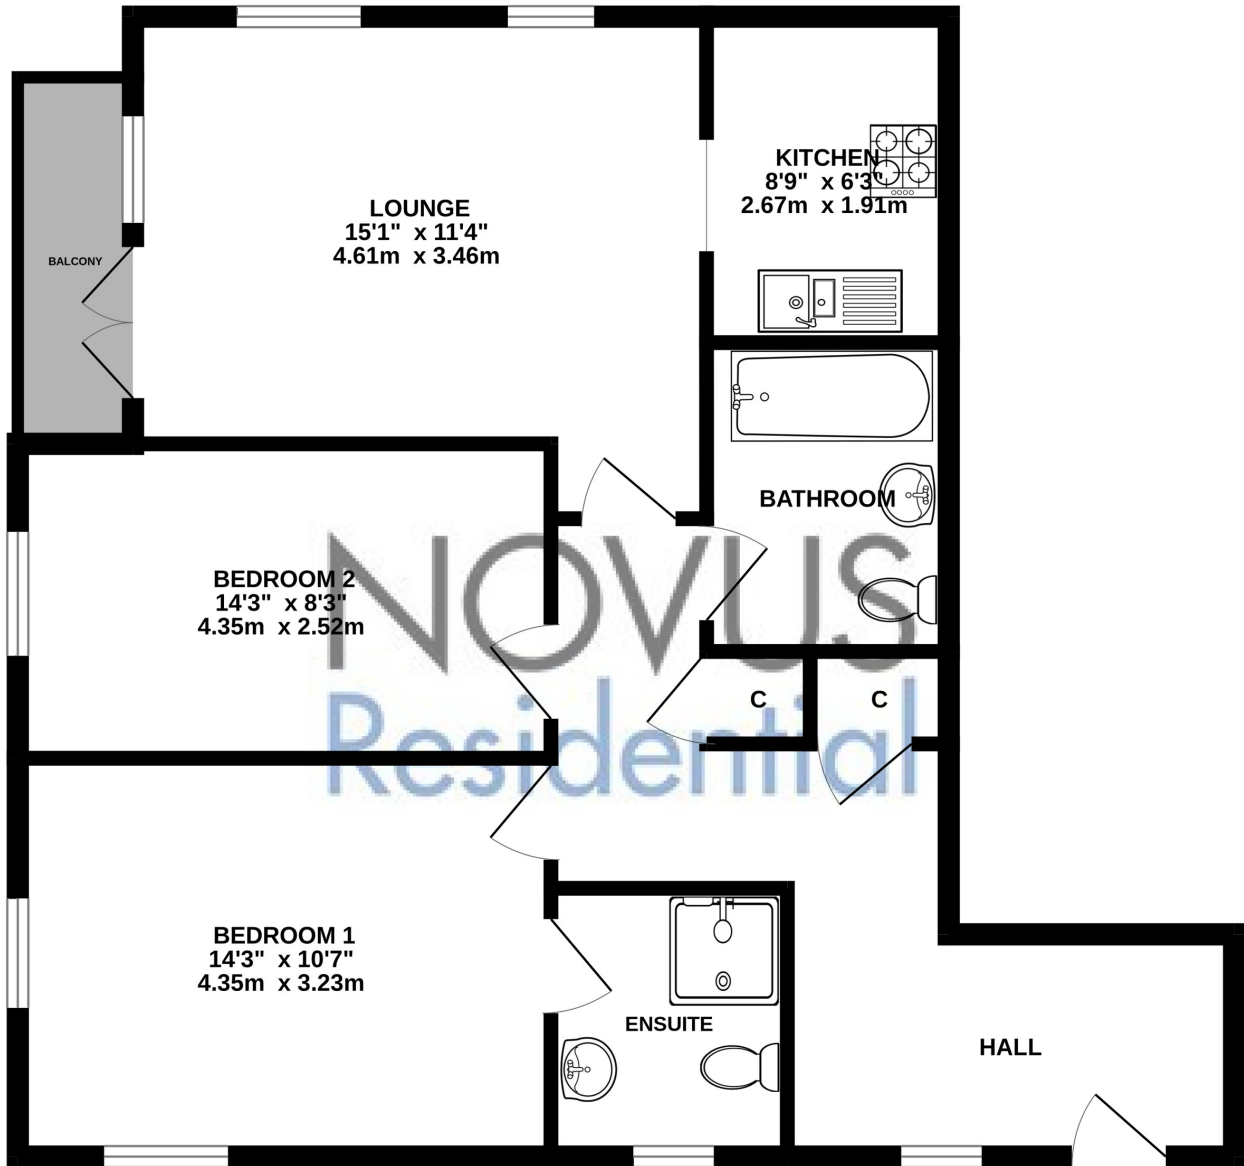

FIRST FLOOR
797 sq.ft. (74.0 sq.m.) approx.

RIDLEY COURT

TOTAL FLOOR AREA : 797 sq.ft. (74.0 sq.m.) approx.

Made with Metropix ©2024