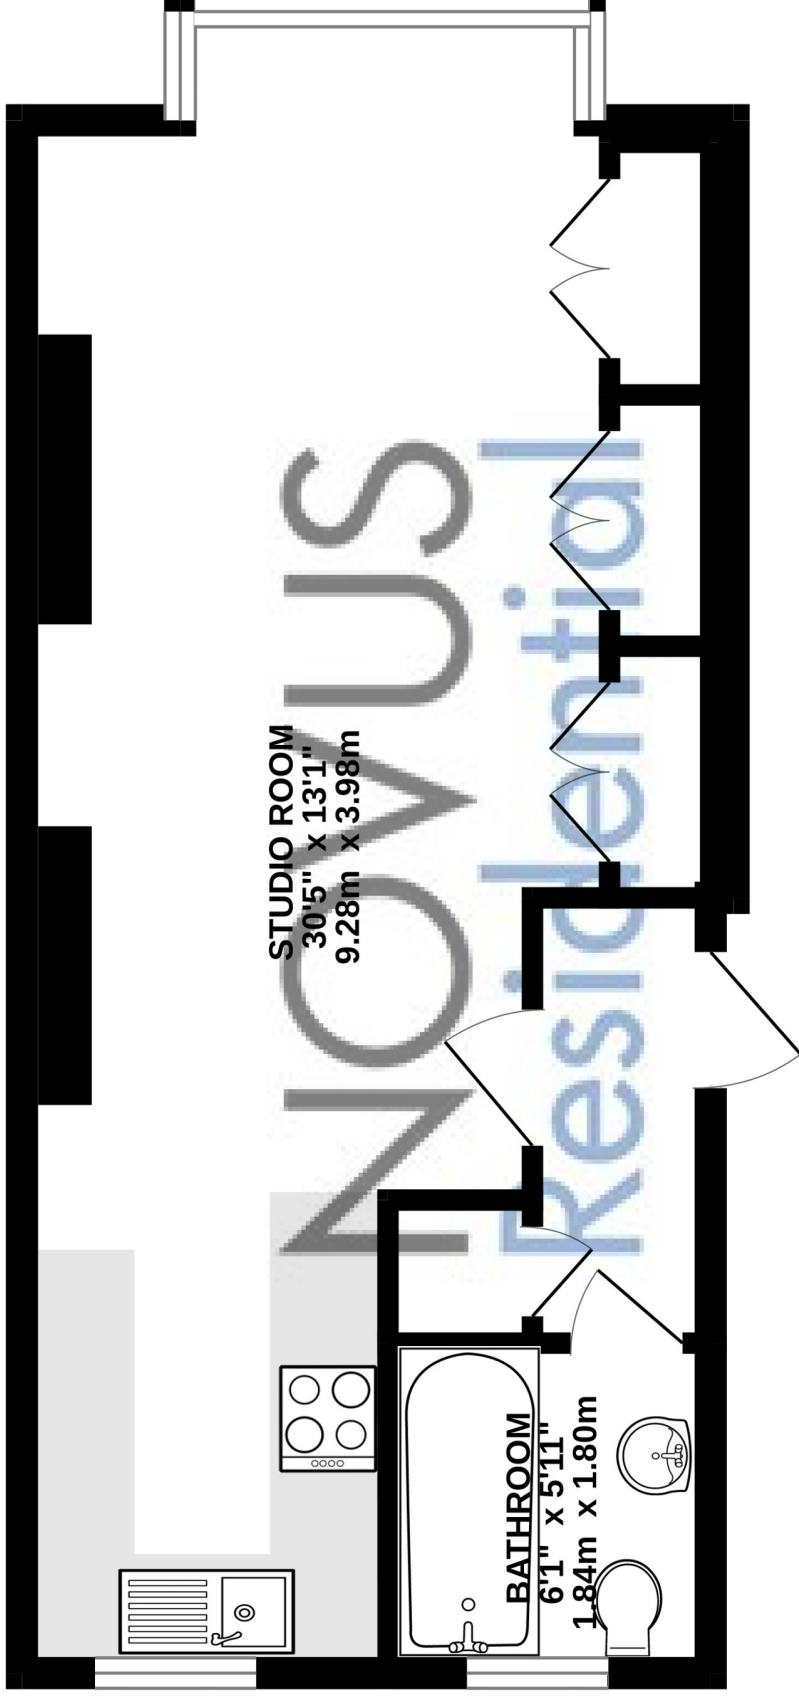

FIRST FLOOR
370 sq.ft. (34.4 sq.m.) approx.

27 THE RIDGEWAY

TOTAL FLOOR AREA : 370 sq.ft. (34.4 sq.m.) approx.

Whilst every attempt has been made to ensure the accuracy of the floorplan contained here, measurements of doors, windows, rooms and any other items are approximate and no responsibility is taken for any error, omission or mis-statement. This plan is for illustrative purposes only and should be used as such by any prospective purchaser. The services, systems and appliances shown have not been tested and no guarantee as to their operability or efficiency can be given.

Made with Metropix ©2024