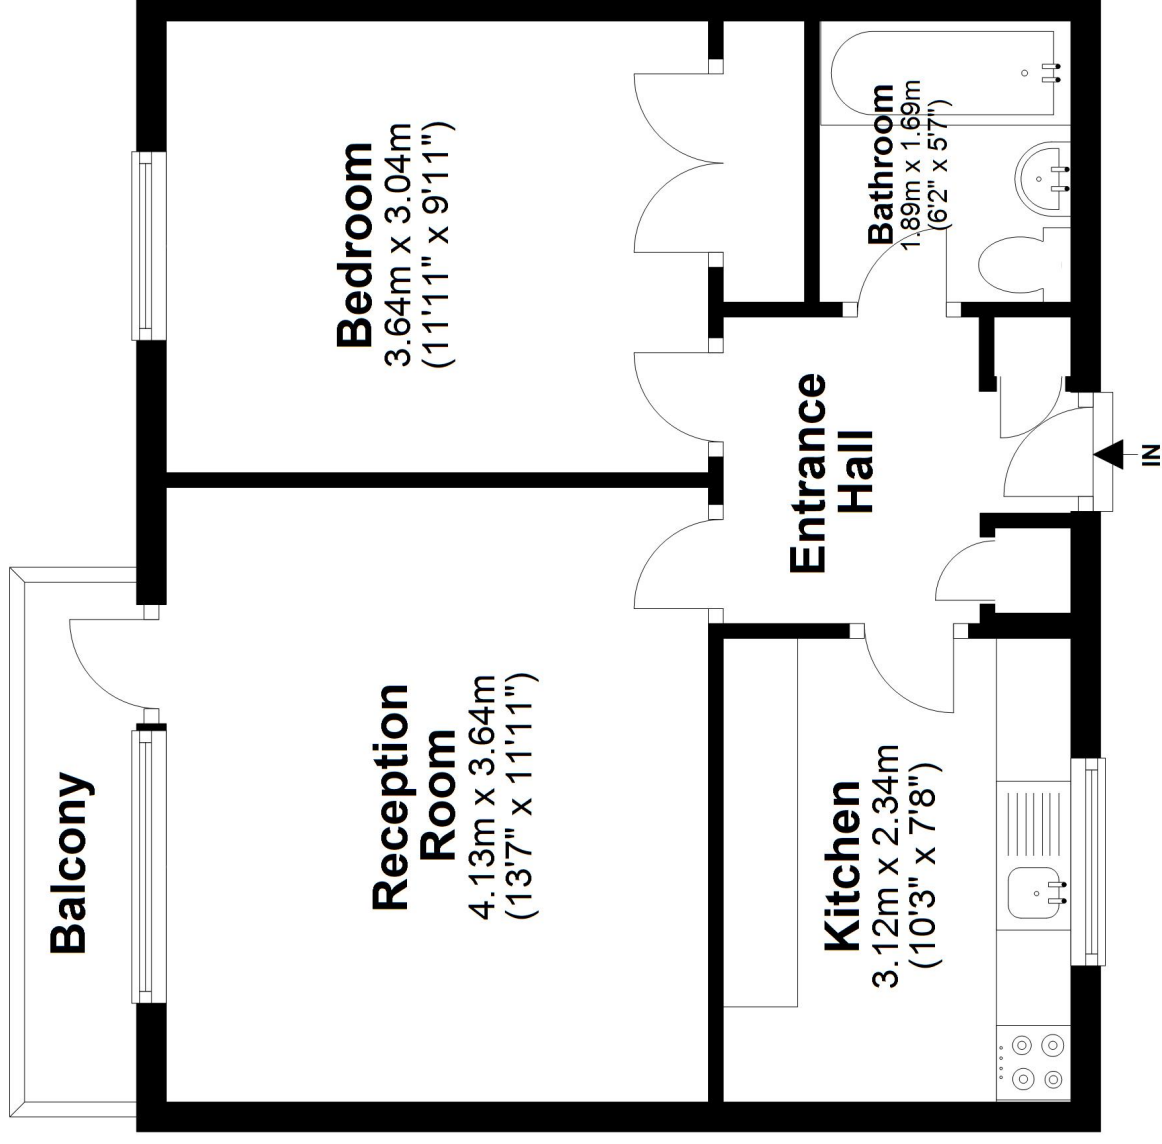

First Floor

Approx. 44.2 sq. metres (475.5 sq. feet)

Total area: approx. 44.2 sq. metres (475.5 sq. feet)

Plan and measurements are for guidance only. Floor plan produced by Propertytics.co.uk.

www.propertytics.co.uk

Plan produced using PlanUp.