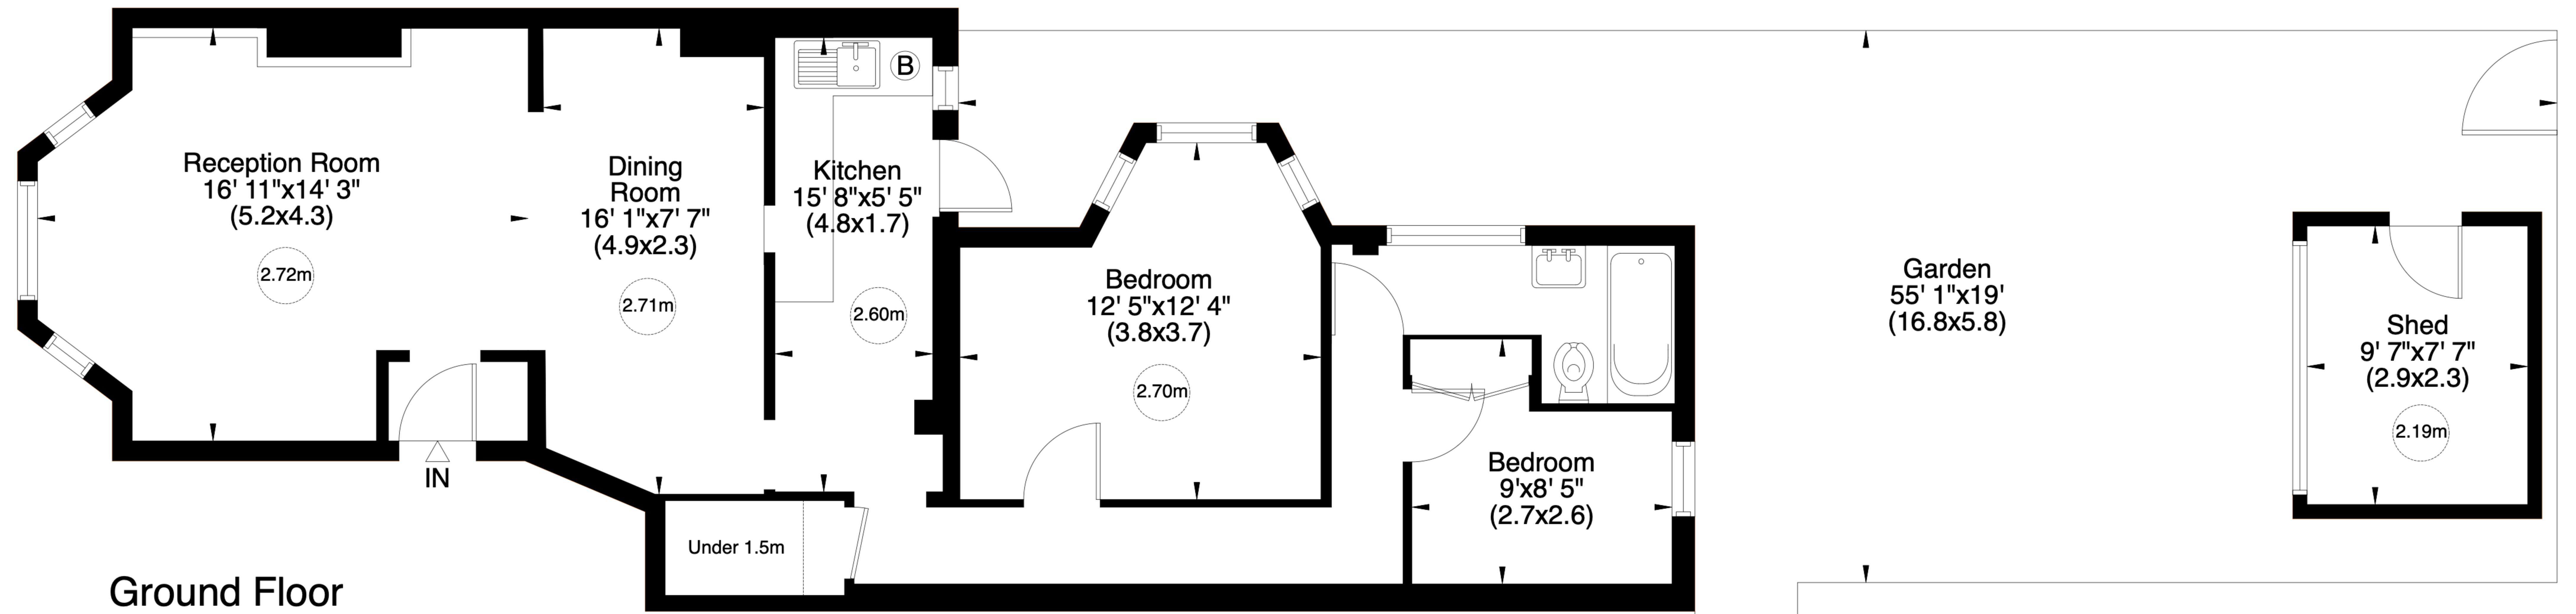

Myddleton Road, N22

Gross internal area (approx.)

73 Sq m (787 Sq ft) Including Under 1.5m

72 Sq m (771 Sq ft) Excluding Under 1.5m

For identification only, Not to Scale

www.virtualtours.london

Not to scale, for guidance only and must not be relied upon as a statement of fact. All measurements and areas are approximate only (and have been prepared in accordance with the current edition of the RICS Code of Measuring Practice).