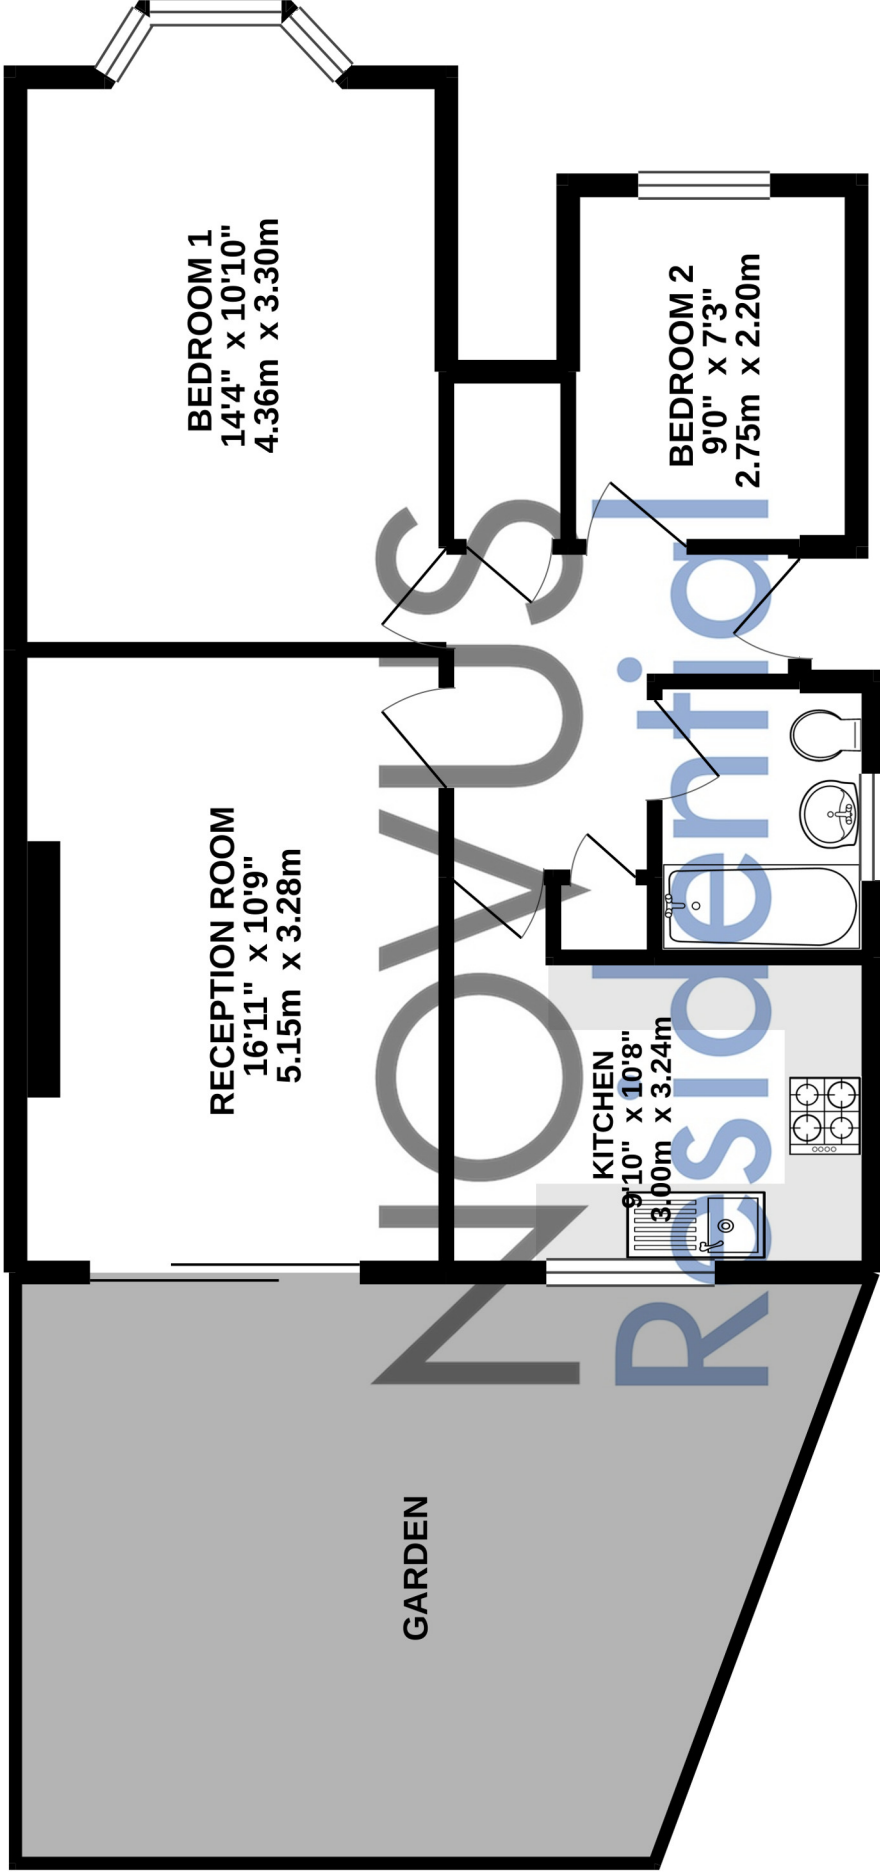

GROUND FLOOR

587 sq.ft. (54.6 sq.m.) approx.

CONISBEE COURT, N14

TOTAL FLOOR AREA : 587 sq.ft. (54.6 sq.m.) approx.

Whilst every attempt has been made to ensure the accuracy of the floorplan contained here, measurements of doors, windows, rooms and any other items are approximate and no responsibility is taken for any error, omission or mis-statement. This plan is for illustrative purposes only and should be used as such by any prospective purchaser. The services, systems and appliances shown have not been tested and no guarantee as to their operability or efficiency can be given.
Made with Metropix ©2020